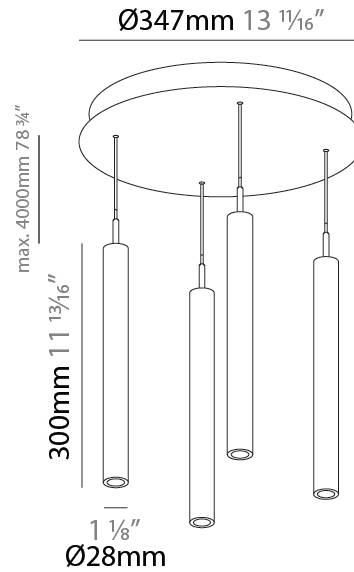

GENERAL

Series: G-Mini Round
Subseries: G-Mini Round Hangover
Brand: Prolight
Division: Architectural
Mounting Type: Suspension
Mounting Location: Ceiling
Subcategory: Spots

PHYSICAL

Shape: Cylinder
Diameter (mm): 347
Diameter (in): 13 13/16
Height (mm): 300
Height (in): 11 13/16
Light Distribution: Direct
Fixture Finish: SSR / BKV / CWI / CRY / HAB / UFT / ITA / RUA / FTG / MYG / LOD / PUS / FRO / FUP / KIA / POP / BLS / SPG / MEY / GOH / GUM / CHC / COM / ABZ / JAG / OBR / MOS / ROR
Accent Finish: NOF / COP / MIR / SSS
Fixture Material: Extruded Aluminum / Steel
Cable Details: 2,000mm/78 3/4" / 4,000mm/157 1/2" - Cable, Black, Green, Orange, Red, White

ELECTRICAL

Lamp Type: LED (Zhaga Standard)
Input Wattage (W): 26
Total Output Wattage (W): 23.7
Dimming: Tri-Mode (Non-Dimming and Phase Dimming (120Vac only) and 0-10V Dimming)
Driver Included: Yes
Driver Location: Integrated
Driver Type: Constant Current - Universal
Driver Class: Class 2
Input Voltage (V): 120 - 277

LED

Color Temperature (°K): 2700 / 3000 / 3500 / 4000
Max. Delivered Lumen (lm): 1614 / 1709 / 1804 / 1852
Nominal Lumen (lm): 1840 / 1949 / 2057 / 2112
CRI: >90 CRI
Lamp Life (hrs): 50000

OPTICAL

Beam Angle: 20 / 26 / 56

RATINGS AND CERTIFICATIONS

Certified By: Certified for North American Standards
IP rating: IP20