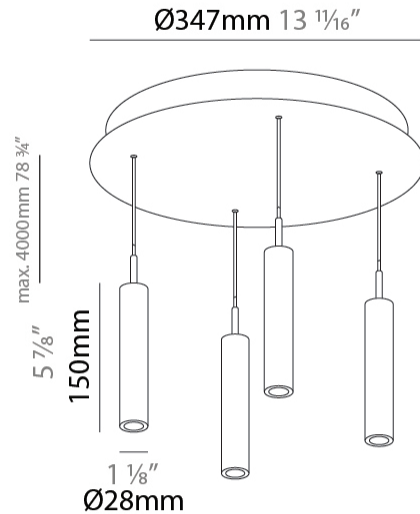

GENERAL

Series: G-Mini Round
Subseries: G-Mini Round Hangover
Brand: Prolicht
Division: Architectural
Mounting Type: Suspension
Mounting Location: Ceiling
Subcategory: Spots

PHYSICAL

Shape: Cylinder
Diameter (mm): 347
Diameter (in): 13 11/16
Height (mm): 150
Height (in): 5 7/8
Light Distribution: Direct
Fixture Finish: SSR / BKV / CWI / CRY / HAB / UFT / ITA / RUA / FTG / MYG / LOD / PUS / FRO / FUP / KIA / POP / BLS / SPG / MEY / GOH / GUM / CHC / COM / ABZ / JAG / OBR / MOS / ROR
Accent Finish: NOF / COP / MIR / SSS
Fixture Material: Extruded Aluminum / Steel
Cable Details: 2,000mm/78 3/4" / 4,000mm/157 1/2" - Cable, Black, Green, Orange, Red, White

ELECTRICAL

Lamp Type: LED (Zhaga Standard)
Input Wattage (W): 26
Total Output Wattage (W): 23.7
Dimming: Tri-Mode (Non-Dimming and Phase Dimming (120Vac only) and 0-10V Dimming)
Driver Included: Yes
Driver Location: Integrated
Driver Type: Constant Current - Universal
Driver Class: Class 2
Input Voltage (V): 120 - 277

LED

Color Temperature (°K): 2700 / 3000 / 3500 / 4000
Max. Delivered Lumen (lm): 1614 / 1709 / 1804 / 1852
Nominal Lumen (lm): 1840 / 1949 / 2057 / 2112
CRI: >90 CRI
Lamp Life (hrs): 50000

OPTICAL

Beam Angle: 20 / 26 / 56

RATINGS AND CERTIFICATIONS

Certified By: Certified for North American Standards
IP rating: IP20